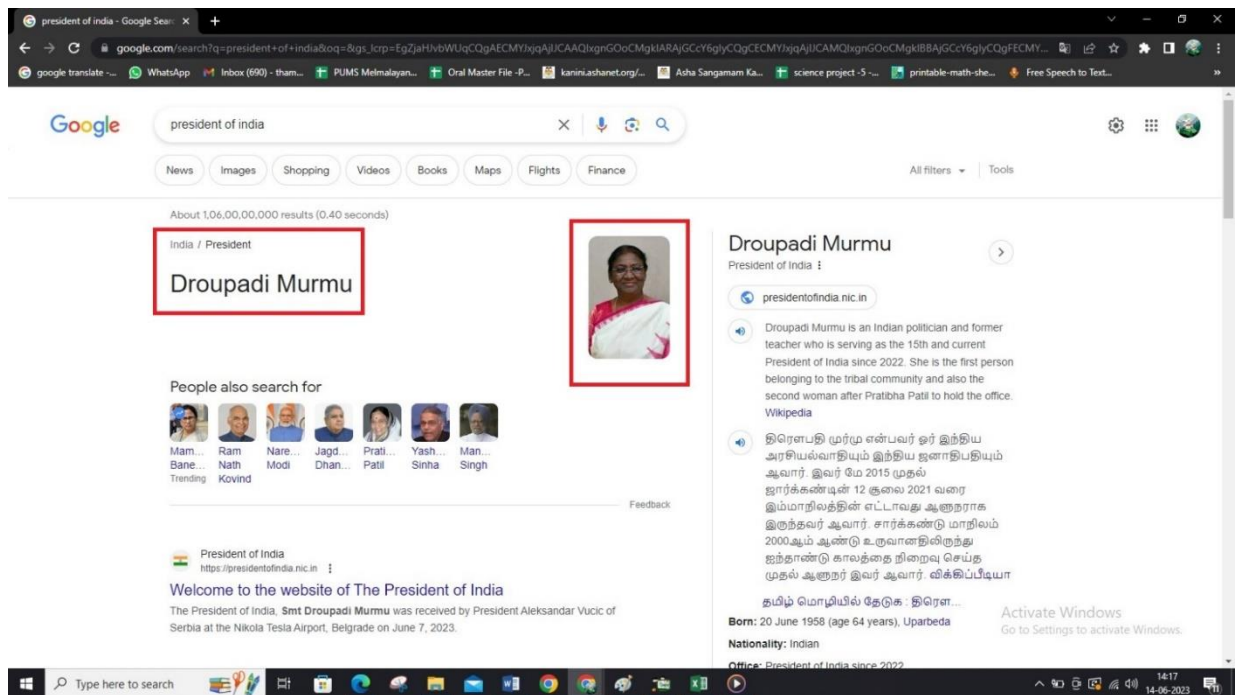

Parts of Google Chrome

1.0 Open Google chrome application

2. Gather information about our National President & Prime minister and our state Chief minister & Education minister in four different tabs within one browser window.

3. (Eg) Type president of India in Search bar and press enter key. Shows the result in your monitor. Scroll down given page and click on Wikipedia site its shows brief information.

How to download image file using google chrome browser?