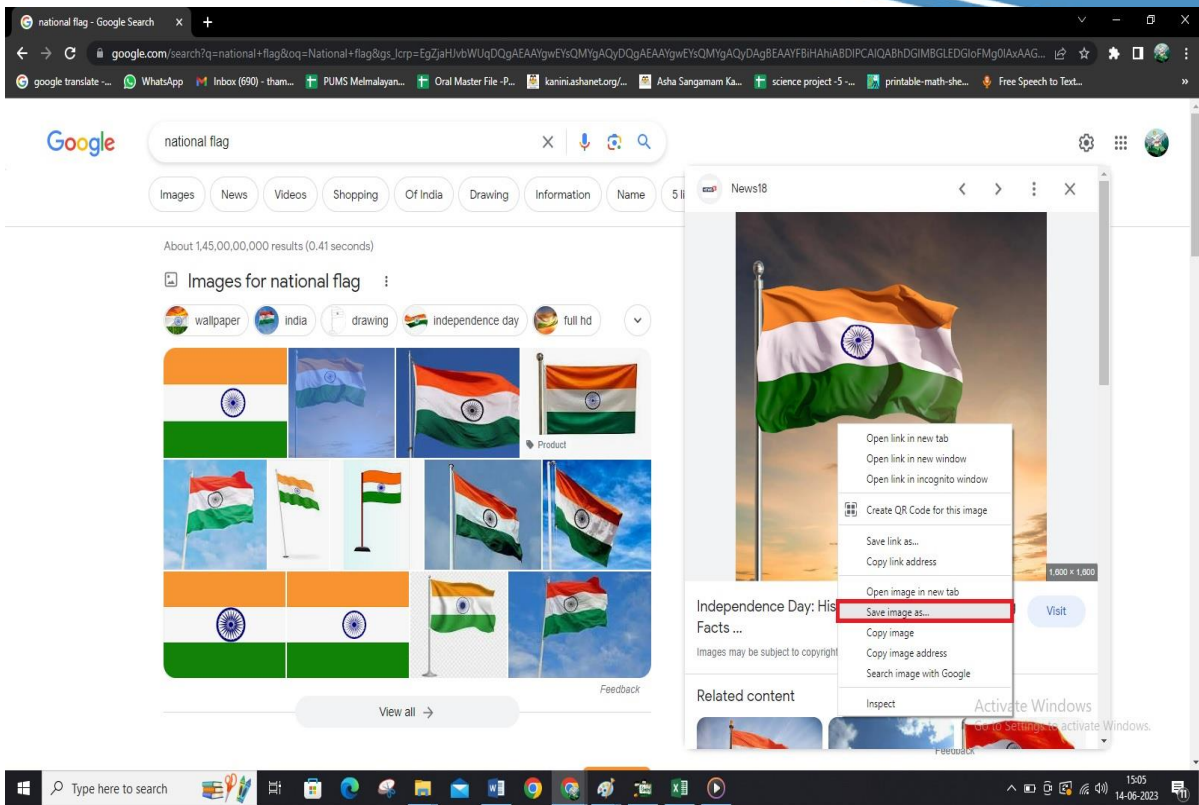

5. click save image as your file browser will open so you can rename the file and change the download location.