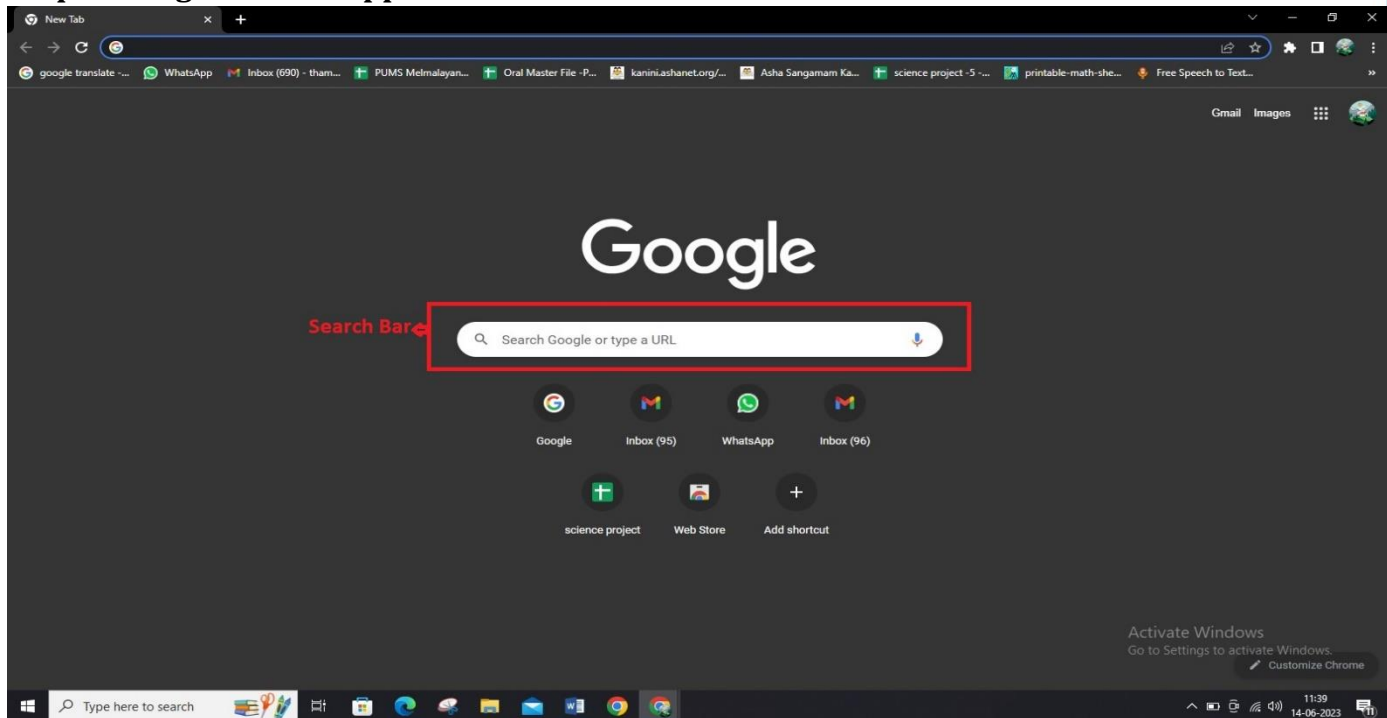

Parts of Google Chrome

1.0 Open Google chrome application

2. Gather information about our National President & Prime minister and our state Chief minister & Education minister in four different tabs within one browser window.

3. (Eg) Type president of India in Search bar and press enter key. Shows the result in your monitor. Scroll down given page and click on Wikipedia site its shows brief information.

How to download image file using google chrome browser?

Eg: - National Flag Image Download from google chrome

1. Open Google chrome application

2. Type national flag in search bar.

3. click the image you want to save in the search result. The image will open in a panel on the right side of the page.