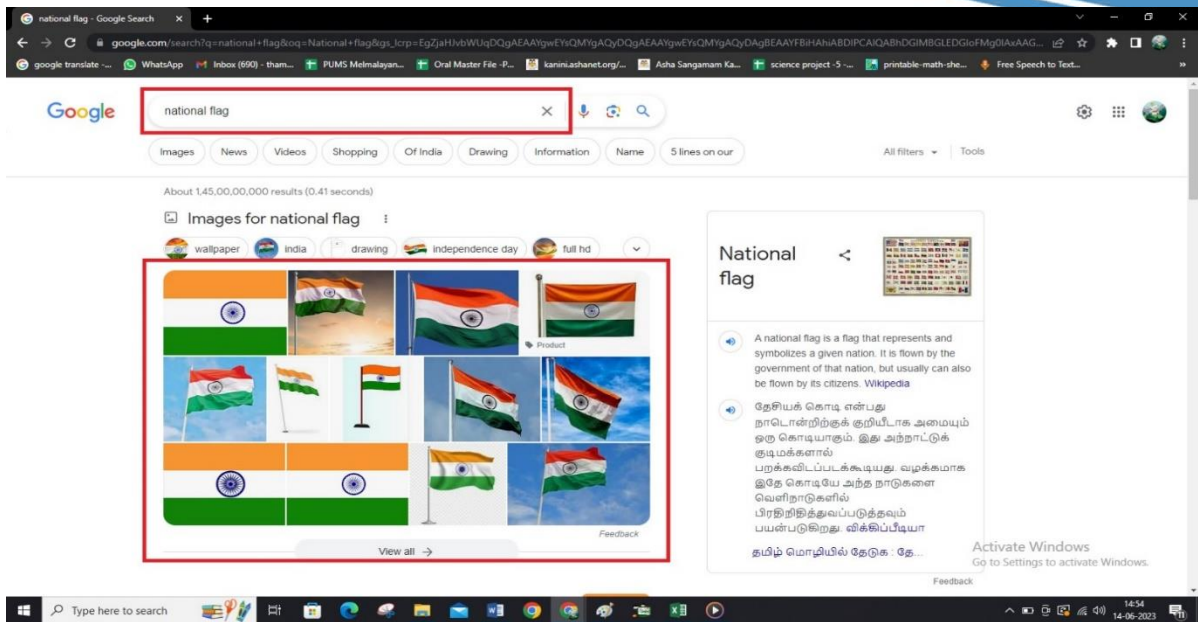

Parts of Google Chrome

1.0 Open Google chrome application

2. Gather information about our National President & Prime minister and our state Chief minister & Education minister in four different tabs within one browser window.

3. (Eg) Type president of India in Search bar and press enter key. Shows the result in your monitor. Scroll down given page and click on Wikipedia site its shows brief information.

How to download image file using google chrome browser?

Eg: - National Flag Image Download from google chrome

1. Open Google chrome application

2. Type national flag in search bar.

3. click the image you want to save in the search result. The image will open in a panel on the right side of the page.