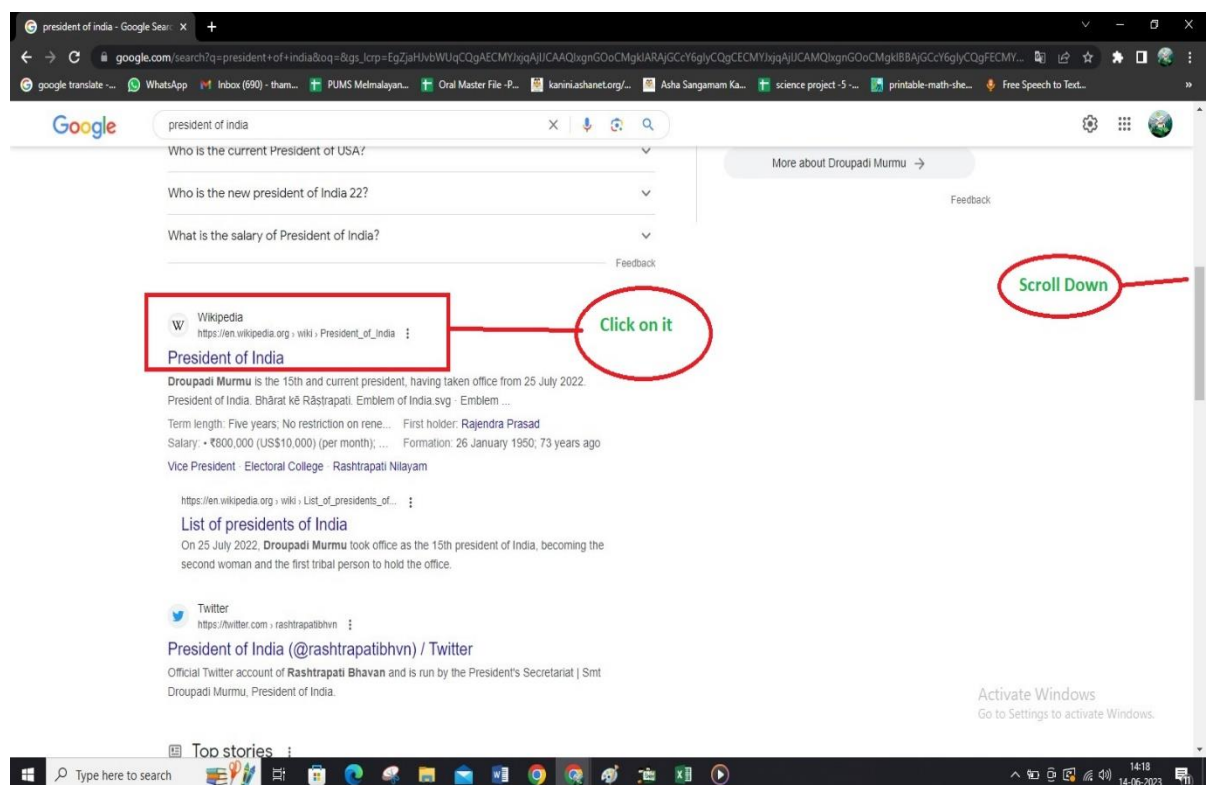

- Google Chrome
- Firefox
- Safari
- Internet Explorer
- Opera
- Microsoft Edge

Usage of Browser:

The use of browsers for children includes accessing educational content, conducting research, completing homework, playing educational games, finding creative inspiration, and practicing online safety.

Parts of Google Chrome

1.0 Open Google chrome application

2. Gather information about our National President & Prime minister and our state Chief minister & Education minister in four different tabs within one browser window.

3. (Eg) Type president of India in Search bar and press enter key. Shows the result in your monitor. Scroll down given page and click on Wikipedia site its shows brief information.

How to download image file using google chrome browser?