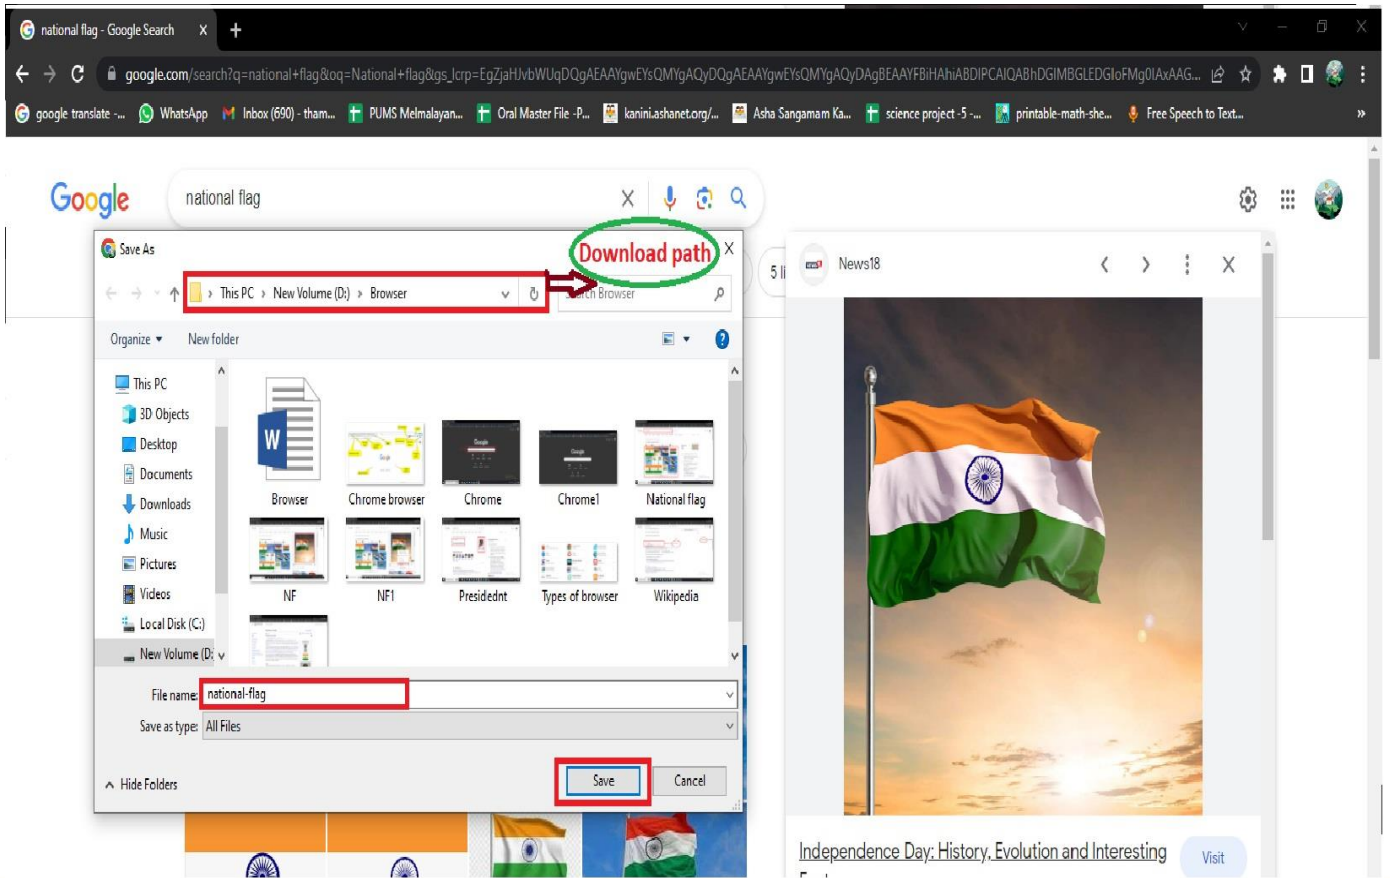

5. click save image as your file browser will open so you can rename the file and change the download location.